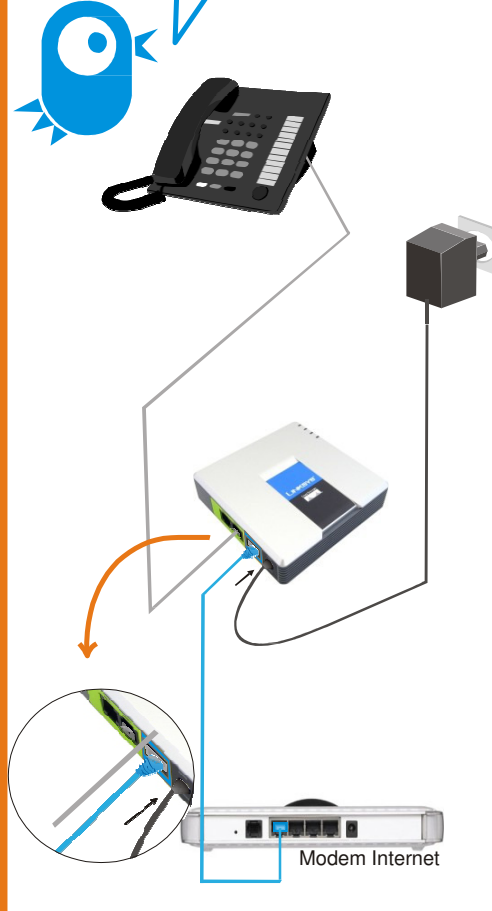

Connect your Nomado Box

Connect your internet modem to the Nomado Box (blue port)

1

Connect your phone to the Nomado Box (green port, line1)

2

Plug the power and wait until you see min 3 green leds

3

You can now call and start saving money!